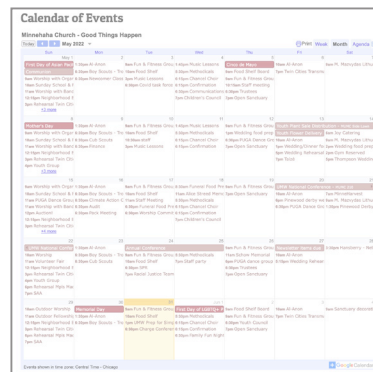

Our Covid-19 Community Level is YELLOW

Our Covid-19 metrics are based on the current CDC guidelines and the statistics gathered by the state of Minnesota. We use these to guide our church activities. YELLOW means:

Masks are required indoors.

All programming happens as scheduled, but we hold events outdoors as much as we can.

Communion is served with individual pieces of bread and individual cups.